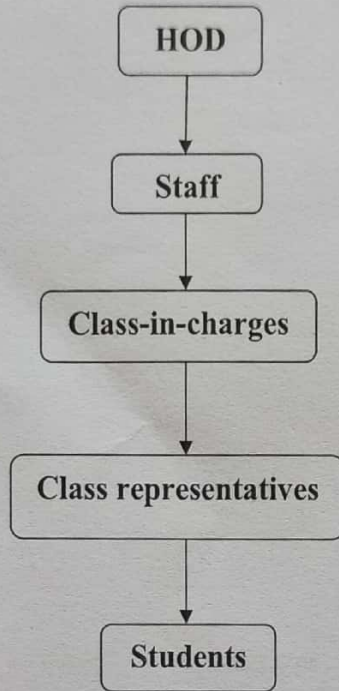

NANJIL CATHOLIC COLLEGE OF ARTS AND SCIENCE,  
KALIYAKKAVILAI

ORGANISATIONAL CHART

*A. [Signature]*  
PRINCIPAL  
Nanjil Catholic College of Arts & Science  
Kaliyakkavilai - 629 153

NANJIL CATHOLIC COLLEGE OF ARTS AND  
SCIENCE KALIYAKKAVILAI  
DEPARTMENT ORGANISATIONAL CHART