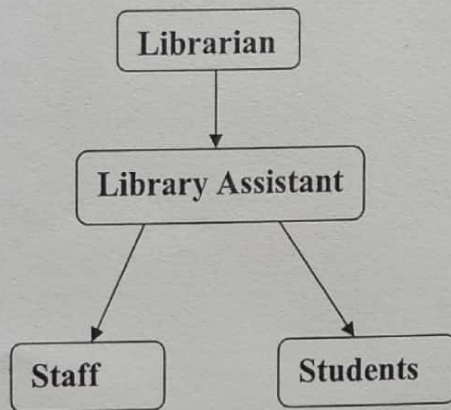

NANJIL CATHOLIC COLLEGE OF ARTS AND
SCIENCE KALIYAKKAVILAI
LIBRARY ORGANISATIONAL CHART

[Handwritten Signature]
PRINCIPAL
Nanjil Catholic College of Arts & Science
Kaliyakkavilai - 629 153