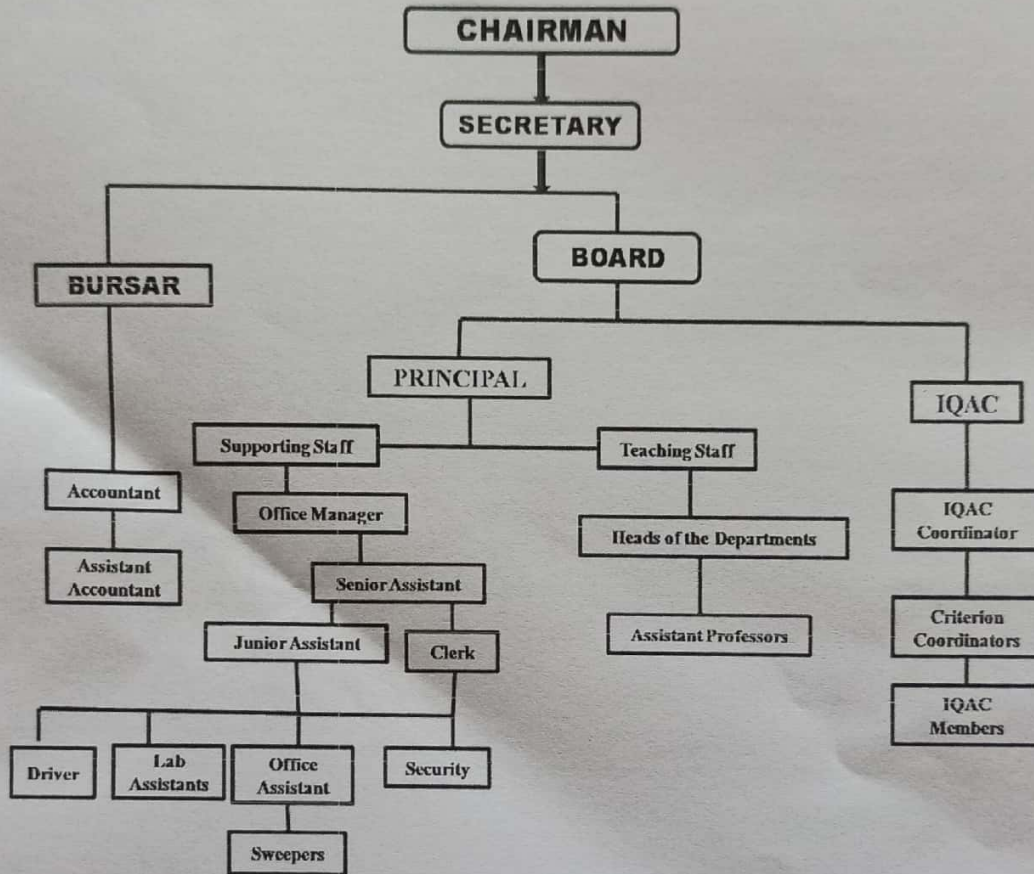

NANJIL CATHOLIC COLLEGE OF ARTS AND SCIENCE,  
KALIYAKKAVILAI

ORGANISATIONAL CHART

*A. [Signature]*  
PRINCIPAL  
Nanjil Catholic College of Arts & Science  
Kaliyakkavilai - 629 153

NANJIL CATHOLIC COLLEGE OF ARTS AND  
SCIENCE KALIYAKKAVILAI  
DEPARTMENT ORGANISATIONAL CHART