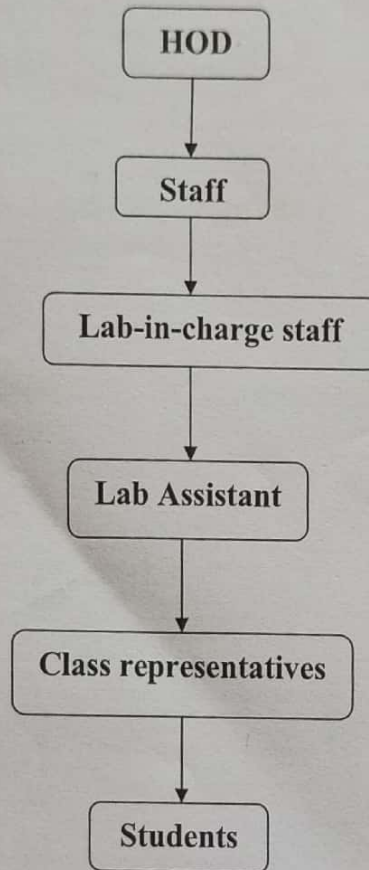

NANJIL CATHOLIC COLLEGE OF ARTS AND
SCIENCE KALIYAKKAVILAI
LABORATORY ORGANISATIONAL CHART

A [Signature]
— PRINCIPAL
Nanjil Catholic College of Arts & Science
Kaliyakkavilai - 629 153